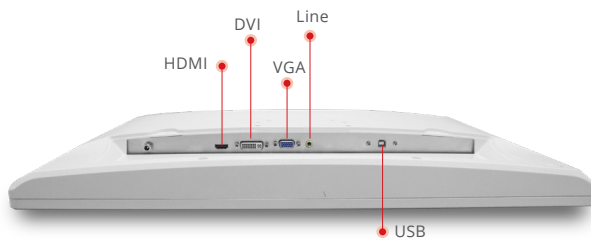

Medica Display for Medical Device

MEDDP-722

22" Slim Medical Display

Features

- 21.5" LCD Panel with LED Backlight
- Compact and TerseDesign
- DVI x 1, HDMI x 1, DPx1
- True Flat Screen with Capacitive Touch
- Speaker -2 x built-in
- Support 2M Camera

SYSTEM

| | |
|------------|-------------------------|
| OS Support | Windows® 7, Windows® 10 |
| Webcam | 2MP |

I/O

| | |
|-------------|------------------------------|
| Video Input | DVIx 1, HDMI x 1, VGA x1 |
| Audio | Audio-in x 1 |
| USB | USB x 1 for touch controller |
| Speaker | 5W speaker x 2 on back side |

MECHANICAL AND ENVIRONMENTAL

| | |
|-----------------------|---|
| VESA | 75/100 mm VESA mount |
| Power Requirement | DC12V |
| Power Consumption | Full Loading :28.7Watts |
| Operating Temperature | 5°C ~ 40°C(41°F ~ 104°F) |
| Storage Temperature | -10°C ~ 60°C(14°F ~ 140°F) |
| Storage Humidity | 10%~90%@35°C, non-condensing |
| IP Rating | Protection: front IP54 - rear IPX1 |
| Dimension | 546 x 351 x 56 mm |
| Packing Size | 570 x 478 x 260 mm |
| Gross Weight | 8.4kg (18.51lb) |
| Net Weight | 5.7kg (12.56lb) |
| Certifications | CE: EN 60601-1-2:2015(V4.0), EN 60601-1:2006/ A1:2013/A12:2014(V3.1) FCC: Part 18 Class B |