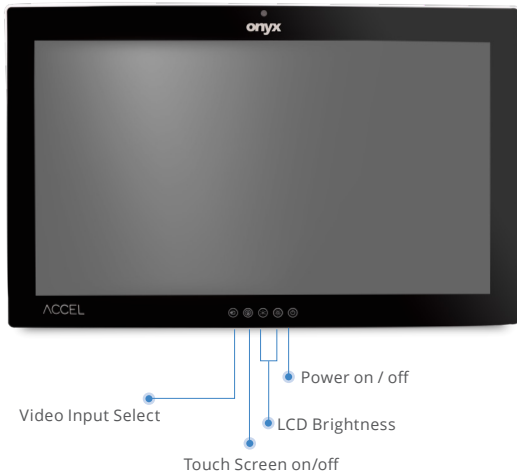

# ACCEL-A2701

27" 4K UHD Smart View 6th Generation Xeon / Core i7 Multi-Touch Surgical Station

## Features

- Intel® 6th Generation Xeon E3-1505M v5 2.8GHz Quad Core / Core i7-6820EQ 2.8GHz Quad Core
- Supports ECC / Non-ECC DDR4 SODIMM up to 32GB
- 27" UHD 3840x2160 350-nit High Contrast LCD
- Capacitive Multi-Touch Screen
- 5 Programmable Smart Function Keys with Dual Colors LED Status Indication
- LAN/USB(optional)/COM(optional) Medical Isolation
- Dual Slots PCI Express[x16] x1 for High End Graphics Card /GPU Accelerator Card up to 300W
- PCI Express[x4] x1, PCI Express[x1]x1
- Trusted Platform Module 2.0
- Remote Management: Intel Active Management Technology
- 100V to 240V AC Input

### Display

Size	27" LCD
Resolution	3840 x 2160
Luminance	250 nits
View Angle	178°(H)/178°(V)
Contrast Ratio	1000:1
Back Light Life Time	30,000 Hours
Touch Screen	Capacitive Multi-Touch

## 27" 4K UHD Smart View 6th Generation Xeon / Core i7 Multi-Touch Surgical Station