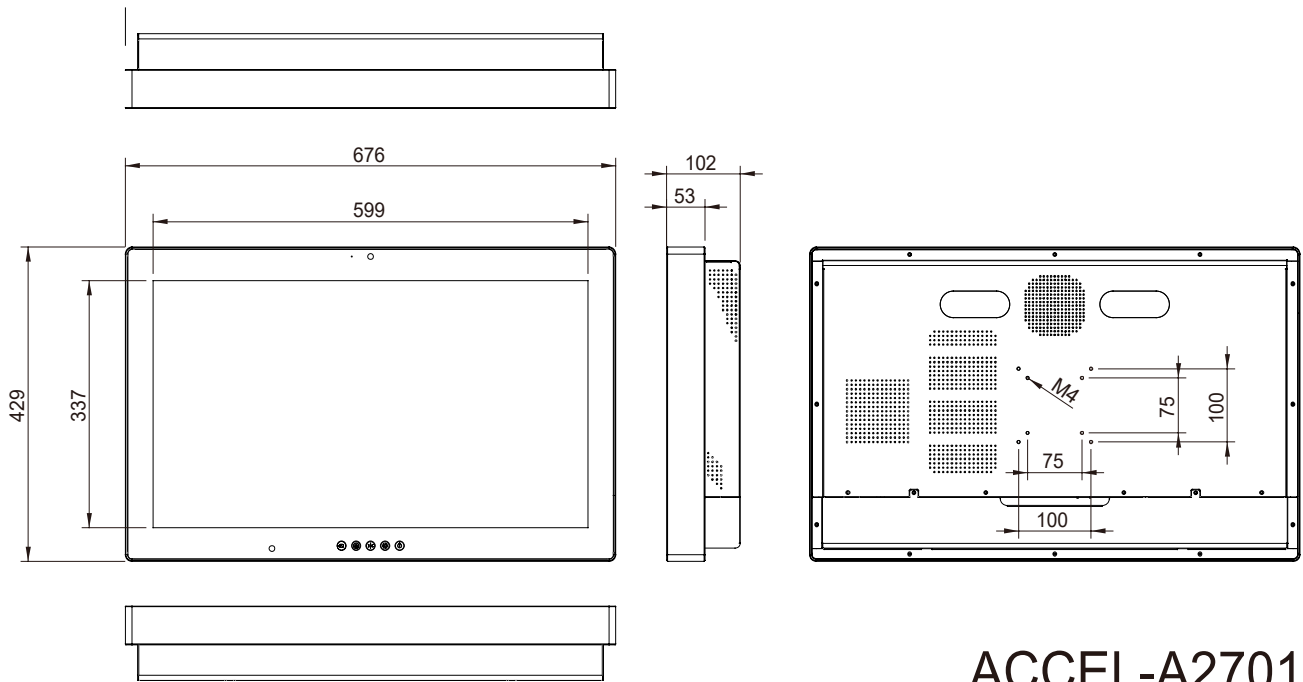

27" 4K UHD Smart View 6th Generation Xeon / Core i7 Multi-Touch Surgical Station

Dimension / Unit: mm

ACCEL-A2701

Ordering Information

- » ACCEL-A2701-P1-A1-0010
  OR Station. Xeon E3-1505M v5.27" UHD.AC 100~240V.Capacitive Touch
- » ACCEL-A2701-P2-A1-0010
  OR Station. i7-6820EQ.27" UHD.AC 100~240V.Capacitive Touch
- » ACCEL-A2701-P1-A11-0010
  OR Station. Xeon E3-1505M v5.27" UHD.AC 100~240V.Capacitive Touch. NVIDIA QUADRO RTX4000
- » ACCEL-A2701-P2-A11-0010
  OR Station. i7-6820EQ.27" UHD.AC 100~240V.Capacitive Touch.NVIDIA QUADRO RTX4000

Optional Accessories

- » OPM-C12W-A6
  WLAN Kit, 802.11a/b/g/n/ac + BT 4.1
- » OPM-C15W-A6
  WLAN Kit, 802.11a/b/g/n/ac + BT 5
- » 9789320100
  Remote Control for Display Setting
- » OPM-C02C-A3
  One Isolated USB 2.0 + Two Isolated RS-232 PCIe Card
- » OPM-C02C-A4
  Two Isolated RS-232 PCIe Card
- » OPM-H08S-A1
  Desktop Stand, White Color, VESA 75/100, 390mm Height Max.