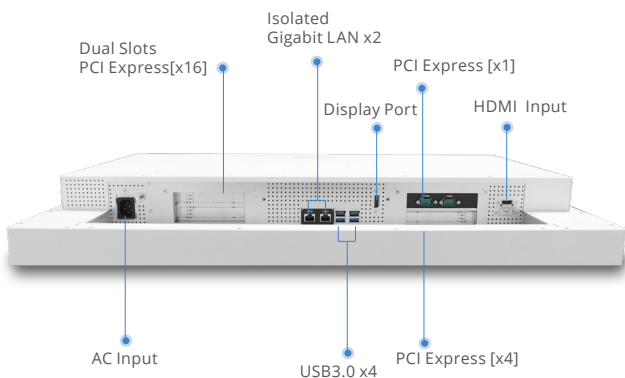

# ACCEL-A2701

27" 4K UHD Smart View 6th Generation Xeon / Core i7 Multi-Touch Surgical Station

## Features

- Intel® 6th Generation Xeon E3-1505M v5 2.8GHz Quad Core / Core i7-6820EQ 2.8GHz Quad Core
- Supports ECC / Non-ECC DDR4 SODIMM up to 32GB
- 27" UHD 3840x2160 350-nit High Contrast LCD
- Capacitive Multi-Touch Screen
- 5 Programmable Smart Function Keys with Dual Colors LED Status Indication
- LAN/USB(optional)/COM(optional) Medical Isolation
- Dual Slots PCI Express[x16] x1 for High End Graphics Card /GPU Accelerator Card up to 300W
- PCI Express[x4] x1, PCI Express[x1]x1
- Trusted Platform Module 2.0
- Remote Management: Intel Active Management Technology
- 100V to 240V AC Input

### I/O

USB	USB 3.0 x4
Serial Port	Isolated RS-232 x2(optional)
Ethernet	Isolated Gigabit LAN x2
Audio	Mic(optional), Line out(optional)
Video Out	Display Port 1.4 x1
Video In	HDMI x1

## 27" 4K UHD Smart View 6th Generation Xeon / Core i7 Multi-Touch Surgical Station