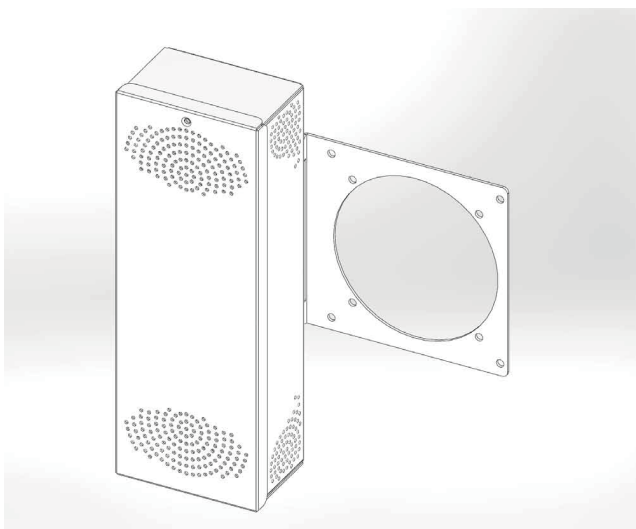

## Features

- » Clamp type can fit all kind of mobile car.
- » Weight capacity : 2~8KG (4.4~17.6lb)
- » Clockwise / counterclockwise rotation

## Ordering Information

- » OPM-H10A-00  
VESA 75/100 Clamp type spring arm (Silver)

Fanless Slim Panel HIT Solution

## Features

- » Apply to 15" to 24" Medical Station, Slim Medical Panel PC
- » Providing 2 mounting spaces in coordination with VESA standard: 75mm x 75mm and 100mm x 100mm