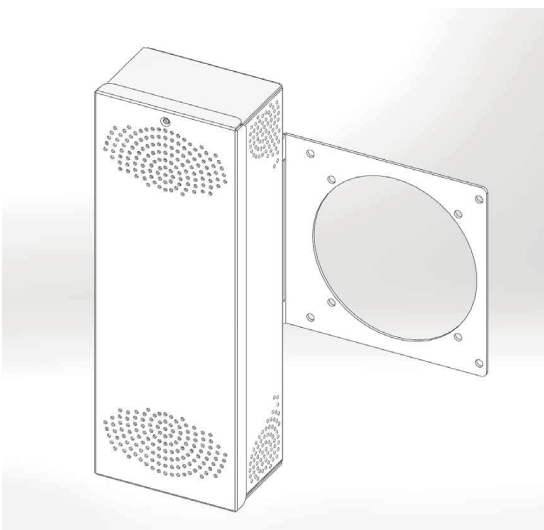

Panel PC Accessory Selection

OPM-H02S Desktop Stand

Features

- » Apply to 10"~22" Slim Medical Panel PC, Medical Display.
- » Spinning around high and mighty; able to bear 5kg to 12kg.
- » Providing 2 mounting space in coordination with VESA standard: 75mm x 75mm and 100mm x100mm

Ordering Information

- » TF-OPM-H02S-A0
Desktop Stand, Black Color, VESA 75/100, 230mm Height
- » TF-OPM-H02S-A1
Desktop Stand, Black Color, VESA 75/100, 280mm Height

OPM-H01S Desktop Stand

Features

- » Apply to 15" ~ 24" Medical Station, Slim Medical Panel PC, Medical Display.
- » Spinning around high and mighty; able to bear 5 kg to 15kg.
- » Providing 2 mounting space in coordination with VESA standard:75mm x 75mm and 100mm x100mm
- » The angle of view was designed adjustable for clear vision.
- » Flexible angle create brand-new atmosphere of monitors.
- » Up-to-date choice in the multimedia era.
- » Show yourself and break the limit of environment.
- » Regulate as you want to make more space.

Ordering Information

- » TF-OPM-H01S
Desktop Stand, Black Color, VESA 75/100, 265mm to 330mm Height

OPM-H10A Gas Spring Arm

Features

- » Clamp type can fit all kind of mobile car.
- » Weight capacity : 2~8KG (4.4~17.6lb)
- » Clockwise / counterclockwise rotation

Ordering Information

- » OPM-H10A-00
VESA 75/100 Clamp type spring arm (Silver)

OPM-H12A VESA Mount Power Adapter Holder

Features

- » Design for 1255301202 & 1255301204 with 120W
- » Apply to 15" to 24" Medical Station, Slim Medical Panel PC
- » Providing 2 mounting spaces in coordination with VESA standard: 75mm x 75mm and 100mm x 100mm