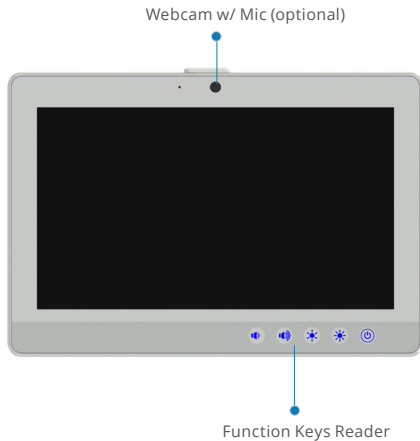

Fanless Slim Panel HIT Solution

ONYX-1222

11.6" Fanless J1900 Quad Core Slim Medical Panel PC

Features

- Intel® Celeron J1900 2.42GHz Quad Core Processor
- 11.6" 220-nit WXGA LCD
- Supports DDR3 SODIMM up to 8GB
- 5-wire Resistive Touch Screen / Capacitive Multi-Touch Screen
- Easy Cleaning Flat Screen
- 5 Programmable Smart Function Keys
- COM/LAN Medical Isolation
- High Speed USB 3.0 Port
- 2.0M Pixels Camera with Mic (optional)
- Handset Phone (optional)
- Trusted Platform Module / Smart Card Reader(optional) / MSR(optional) / RFID Reader (optional)
- +12V to +24V wide range DC input / Power over Ethernet(optional)

Panel PC Accessory Selection

OPM-H02S Desktop Stand

Features

- » Apply to 10"~22" Slim Medical Panel PC, Medical Display.
- » Spinning around high and mighty; able to bear 5kg to 12kg.
- » Providing 2 mounting space in coordination with VESA standard: 75mm x 75mm and 100mm x100mm

Ordering Information

- » TF-OPM-H02S-A0
Desktop Stand, Black Color, VESA 75/100, 230mm Height
- » TF-OPM-H02S-A1
Desktop Stand, Black Color, VESA 75/100, 280mm Height

OPM-H01S Desktop Stand

Features

- » Apply to 15" ~ 24" Medical Station, Slim Medical Panel PC, Medical Display.
- » Spinning around high and mighty; able to bear 5 kg to 15kg.
- » Providing 2 mounting space in coordination with VESA standard:75mm x 75mm and 100mm x100mm
- » The angle of view was designed adjustable for clear vision.
- » Flexible angle create brand-new atmosphere of monitors.
- » Up-to-date choice in the multimedia era.
- » Show yourself and break the limit of environment.
- » Regulate as you want to make more space.