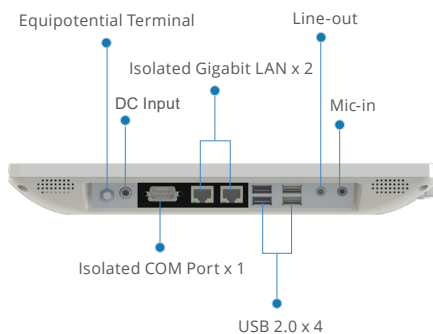

Fanless Slim Panel HIT Solution

ONYX-1222

11.6" Fanless J1900 Quad Core Slim Medical Panel PC

Features

- Intel® Celeron J1900 2.42GHz Quad Core Processor
- 11.6" 220-nit WXGA LCD
- Supports DDR3 SODIMM up to 8GB
- 5-wire Resistive Touch Screen / Capacitive Multi-Touch Screen
- Easy Cleaning Flat Screen
- 5 Programmable Smart Function Keys
- COM/LAN Medical Isolation
- High Speed USB 3.0 Port
- 2.0M Pixels Camera with Mic (optional)
- Handset Phone (optional)
- Trusted Platform Module / Smart Card Reader(optional) / MSR(optional) / RFID Reader (optional)
- +12V to +24V wide range DC input / Power over Ethernet(optional)

I/O

| | |
|-------------|--|
| USB | USB 2.0 x 4, USB 3.0 x 1 (in side I/O) |
| Serial Port | Isolated RS-232 x 1 |
| Ethernet | Isolated Gigabit LAN x 2 |
| Audio | Mic-in, Line-out |

Mechanical and Environmental

Panel PC Accessory Selection

OPM-H02S Desktop Stand

Features

- » Apply to 10"~22" Slim Medical Panel PC, Medical Display.
- » Spinning around high and mighty; able to bear 5kg to 12kg.
- » Providing 2 mounting space in coordination with VESA standard: 75mm x 75mm and 100mm x100mm

Ordering Information

- » TF-OPM-H02S-A0
Desktop Stand, Black Color, VESA 75/100, 230mm Height
- » TF-OPM-H02S-A1
Desktop Stand, Black Color, VESA 75/100, 280mm Height

OPM-H01S Desktop Stand

Features

- » Apply to 15" ~ 24" Medical Station, Slim Medical Panel PC, Medical Display.
- » Spinning around high and mighty; able to bear 5 kg to 15kg.
- » Providing 2 mounting space in coordination with VESA standard:75mm x 75mm and 100mm x100mm
- » The angle of view was designed adjustable for clear vision.
- » Flexible angle create brand-new atmosphere of monitors.
- » Up-to-date choice in the multimedia era.
- » Show yourself and break the limit of environment.
- » Regulate as you want to make more space.