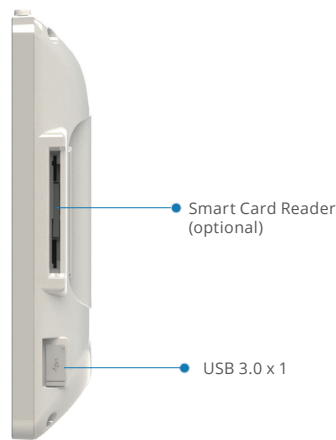

Fanless Slim Panel HIT Solution

ONYX-1222

11.6" Fanless J1900 Quad Core Slim Medical Panel PC

Features

- Intel® Celeron J1900 2.42GHz Quad Core Processor
- 11.6" 220-nit WXGA LCD
- Supports DDR3 SODIMM up to 8GB
- 5-wire Resistive Touch Screen / Capacitive Multi-Touch Screen
- Easy Cleaning Flat Screen
- 5 Programmable Smart Function Keys
- COM/LAN Medical Isolation
- High Speed USB 3.0 Port
- 2.0M Pixels Camera with Mic (optional)
- Handset Phone (optional)
- Trusted Platform Module / Smart Card Reader(optional) / MSR(optional) / RFID Reader (optional)
- +12V to +24V wide range DC input / Power over Ethernet(optional)