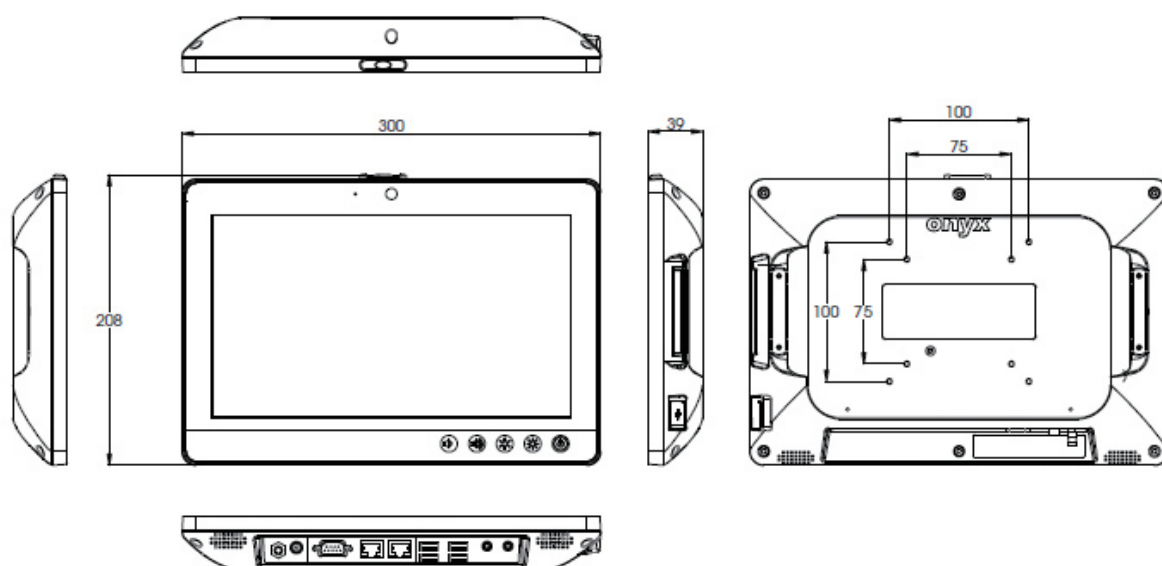

11.6" Fanless J1900 Quad Core Slim Medical Panel PC

Dimension / Unit: mm

Ordering Information

- » ONYX-1222ET-A1-1110
  Slim Medical Panel PC, 11.6" LCD, Intel Celeron J1900, 2GB RAM, DC 12~24V, Resistive Touch
- » ONYX-1222ST-A1-1110
  Slim Medical Panel PC, 11.6" LCD, Intel Celeron J1900, 2GB RAM, DC 12~24V, Capacitive Touch

Optional Accessories

- » 1757306039
  Medical Power Adapter, 60W, 12V
- » OPM-T010-A1
  Smart Card Reader Kit
- » OPM-S02C-A2
  Magnetic Stripe Reader Kit
- » OPM-T011-A1
  2M Pixels Camera with Mic Kit
- » OPM-T018-A3
  Handset Kit
- » OPM-T018-A4
  Handset w/Dual-Keypads, Camera
- » OPM-C16W-A4
  WLAN Kit, IEEE 802.11a/b/g/n + Bluetooth 4.0LE/ 3.0HS / 2.1 EDR
- » OPM-P30D-A10
  Power over Ethernet kit