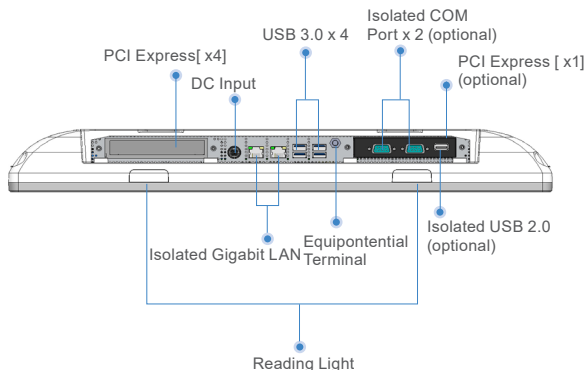

ZEUS-228

22" Fanless Smart View 6th Generation Core i7 Multi-Touch Medical Station

Features

- Intel® 6th Generation Core™ i7-6600U 3.4GHz Dual Core Processor
- 22" 250nits Full HD High Contrast MVA LCD
- Support DDR4 SODIMM up to 32GB
- Capacitive Multi-Touch Screen / 5 Wire Resistive Touch Screen
- Easy Cleaning Flat Screen
- 10 Programmable Smart Function Keys with Dual Colors LED Status Indication
- LAN /USB (optional)/COM(optional) Medical Isolation
- Super Speed 10Gb/s USB 3.1 Port
- PCI Express[x4] x 1, PCI Express[x1] , PCI x1(optional)
- Trusted Platform Module/Smart Card Reader(optional)/RFID Reader(optional)
- Remote Management : Inte Active management Technology
- +12V to +24V Wide Range DC Input
- 22Wh Backup Battery (optional)

Display

Size	22" LCD
Resolution	1920 x 1080
Luminance	250 nits
View Angle	178°(H)/178°(V)
Contrast Ratio	3000:1
Back Light Life Time	30,000 Hours
Touch Screen	Capacitive Multi-Touch/5-Wire Resistive

I/O

USB	USB 3.0 x 4, USB 3.1 x 2(side I/O) Isolated USB 2.0(optional)
Serial Port	Isolated RS-232 x 2(optional)
Ethernet	Isolated Gigabit LAN x 2
Video Out	Display Port x 2 (optional)

Mechanical and Environmental

Power Consumption	Full Loading: 55 Watts
Operating Temperature	0°C ~ 40°C(32°F ~ 104°F)
Storage Temperature	-20°C ~ 60°C(-4°F ~ 140°F)
Mounting	VESA 75/100 mm
Degree of Protection	IP65 in the front, IP54 in the back
Net Weight	8kg (17.6lb)
Package Dimension (W x D x H)	750 x 220 x 490mm
Certifications	CE: EN 60601-1-2:2015(V4.0), EN 60601-1:2006/A1:2013(V3.1) FCC: Part 18 Class B UL: ANSI/AAMI ES60601-1:2012 (V3.1) cUL: CAN/CSA-C22.2 No. 60601-1:2014 (V3.1)