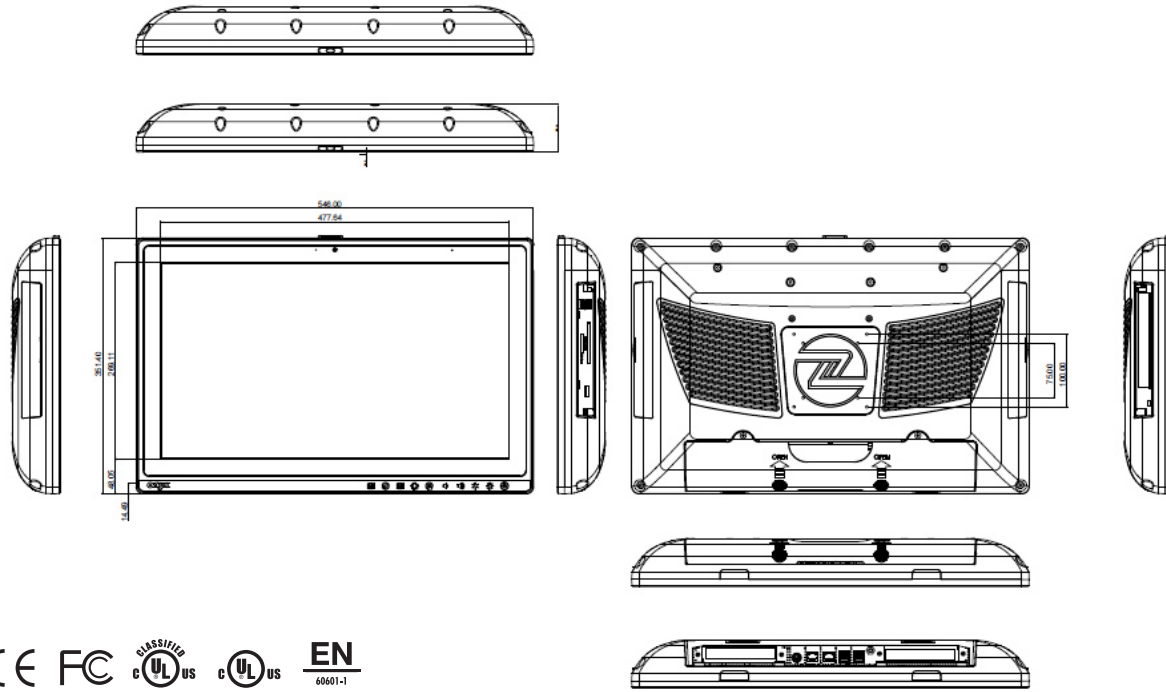

Dimension / Unit: mm

Ordering Information

» ZEUS-228ST-A1-1010 Medical Station.i7-6600U.4GB RAM.22" LCD.12~24V.Capacitive Touch » ZEUS-228ST-A2-1010 Medical Station.i5-6300U.4GB RAM.22" LCD.12~24V.Capacitive Touch » ZEUS-228ST-A3-1010 Medical Station.i3-6100U.4GB RAM.22" LCD.12~24V.Capacitive Touch	» ZEUS-228ET-A1-1010 Medical Station.i7-6600U.4GB RAM.22" LCD.12~24V.Resistive Touch » ZEUS-228ET-A2-1010 Medical Station.i5-6300U.4GB RAM.22" LCD.12~24V.Resistive Touch » ZEUS-228ET-A3-1010 Medical Station.i3-6100U.4GB RAM.22" LCD.12~24V.Resistive Touch

Optional Accessories

» 1255301202 Medical Power Adapter, 120W, 24V » OPM-C16W-A6 Mini Card WLAN Kit, IEEE 802.11a/b/g/n + Bluetooth 4.0 » OPM-T003-A4 Slim Slot-in DVD-RW Drive » OPM-T006-A1 Smart Card Reader Kit » OPM-P03C-A4 22Wh Backup Battery » OPM-C02C-A4 Two Isolated RS-232 PCIe Card » OPM-C02C-A3 One Isolated USB 2.0 + Two Isolated R-232 PCIe Card » OPM-V03B-A1 One Display Port + Two RS-232 Kit	» OPM-V03B-A2 One Display Port Kit » OPM-T017-A1 Hot Swap Rack w/Lock Kit for 2.5" HDD/SSD » OPM-T012-A2 Two RS-232 Kit » OPM-V04B-A2 DICOM Kit » OPM-R02X-A1 PCI Express [X1] Riser Kit » OPM-R01P-A1 PCI Riser Kit » OPM-U01T-A1 Line-out/Line-in/Mic Kit » OPM-S05R-A2 RFID Reader Kit