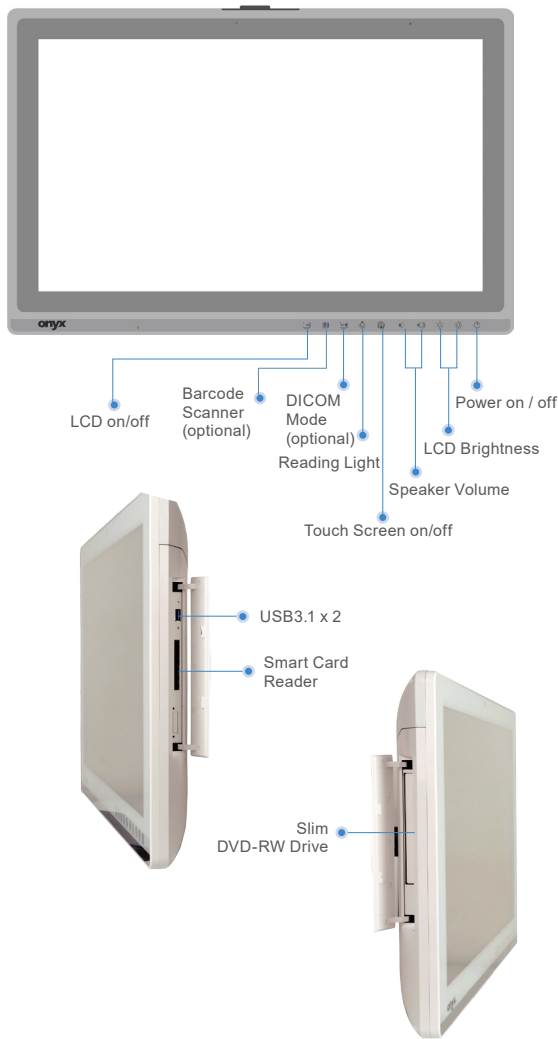

ZEUS-228

22" Fanless Smart View 6th Generation Core i7 Multi-Touch Medical Station

Features

- Intel® 6th Generation Core™ i7-6600U 3.4GHz Dual Core Processor
- 22" 250nits Full HD High Contrast MVA LCD
- Support DDR4 SODIMM up to 32GB
- Capacitive Multi-Touch Screen / 5 Wire Resistive Touch Screen
- Easy Cleaning Flat Screen
- 10 Programmable Smart Function Keys with Dual Colors LED Status Indication
- LAN /USB (optional)/COM(optional) Medical Isolation
- Super Speed 10Gb/s USB 3.1 Port
- PCI Express[x4] x 1, PCI Express[x1] , PCI x1(optional)
- Trusted Platform Module/Smart Card Reader(optional)/RFID Reader(optional)
- Remote Management : Inte Active management Technology
- +12V to +24V Wide Range DC Input
- 22Wh Backup Battery (optional)

Specifications

Main Specifications

Processor	Intel® 6th Generation Core i7-6600U 3.4GHz Dual Core
System Memory	DDR4 SODIMM up to 32GB
Expansion	PCI Express[x4] x 1, PCI Express[x1] , PCI x1(optional)
Storage Disk Drive	2.5" SATA Hard Disk Drive/SSD x 1 Slim DVD-RW Drive x 1(optional) M.2 SSD x 1
Security	Trusted Platform Module, Smart Card reader(optional), RFID(optional)
Wireless Communication	802.11a/b/g/n/ac(optional), Bluetooth 4.0 (optional)
Speaker	5W x 2
Function Key	Speaker Volume Up/Down, LCD Brightness Up/Down, LCD On/Off, Touch Screen On/Off, DICOM Mode(optional), Reading Light On/Off
Power Requirement	DC12~24V, 22Wh Back up battery(optional)
OS Support	Windows® 7, Windows® 8.1, Windows® 10, Linux®

Display

Size	22" LCD
Resolution	1920 x 1080
Luminance	250 nits
View Angle	178°(H)/178°(V)
Contrast Ratio	3000:1
Back Light Life Time	30,000 Hours
Touch Screen	Capacitive Multi-Touch/5-Wire Resistive

I/O

USB	USB 3.0 x 4, USB 3.1 x 2(side I/O) Isolated USB 2.0(optional)
Serial Port	Isolated RS-232 x 2(optional)
Ethernet	Isolated Gigabit LAN x 2
Video Out	Display Port x 2 (optional)

Mechanical and Environmental