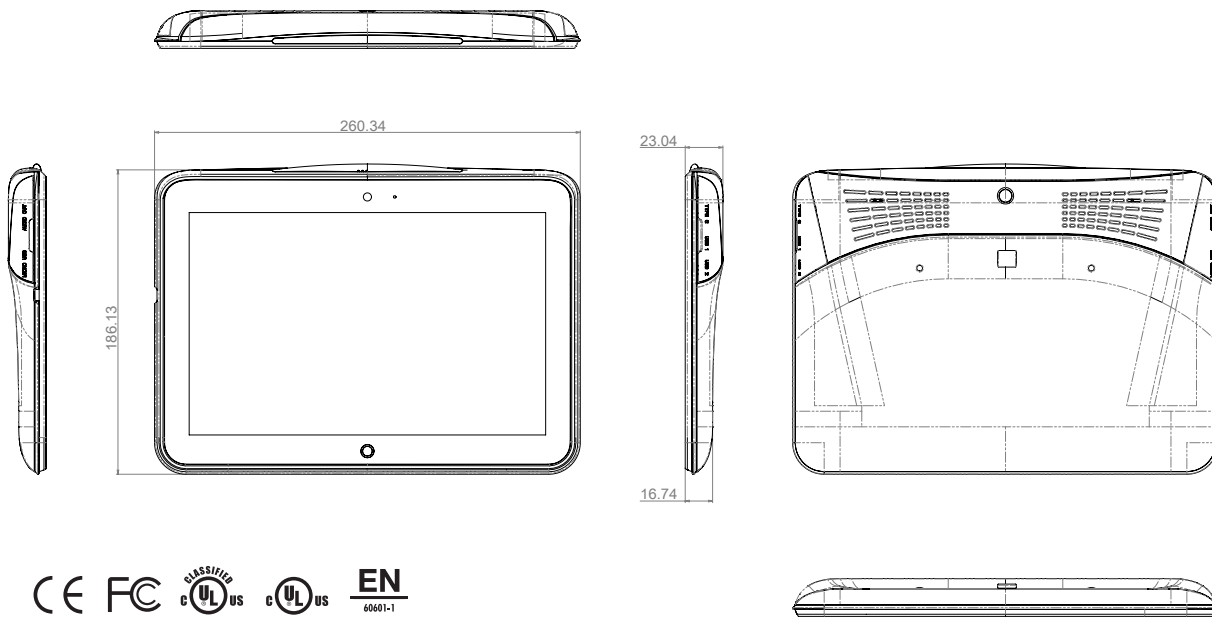

Display

Display Size	10.1" 16:10 Wide Screen LED Panel
Resolution	FHD 1920 x 1200
Max. Colors	16.7 M
Contrast Ratio	800:1
Luminance (cd/m2)	300 nits

I/O

USB	USB 3.0 (Type-A) x1	
Audio Out / Mic In	3.5 mm Combo Audio Jack x1	N/A
Video Out	Micro HDMI x1 (Optional)	
DC-In	x1	

Dimensions / Unit: mm

Ordering Information

- » ONYX-MD101ST-A1-1010
10.1" FHD 300nits, Gorilla PCT, Cherry Trail Z8350, 4G RAM, 128G eMMC, Dual Camera, WiFi/BT, Battery, Adapter; but without OS.
- » ONYX-MD101ST-A1-1011
10.1" FHD 300nits, Gorilla PCT, Cherry Trail Z8350, 4G RAM, 128G eMMC, Dual Camera, WiFi/BT, Battery, Adapter, Android ,but without:Audio Jack.