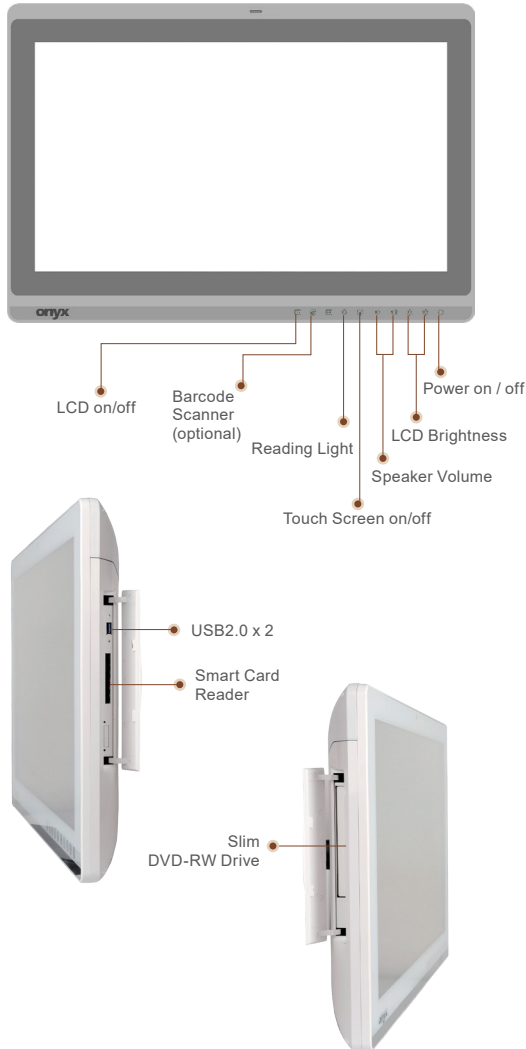

## Features

- Intel® 6th Generation Core™ i7/ i5 / i3 Processor
- Intel® H110 Chipset
- Supports Dual Channel DDR4 2133 SODIMM up to 32GB
- 24" Full HD High Contrast MVA LCD
- 5-Wire Resistive Touch Screen / Capacitive Multi-Touch Screen
- Two Gigabit Ethernet
- High Speed USB 3.0 Ports
- RS-232 x 2
- PCI-Express x [1] x 1 (optional)
- +12V DC Input

### Main Specifications

Processor	Intel® 6th Generation Core i7 / i5 / i3 Processor
System Memory	Supports Dual Channel DDR4 2133 SODIMM up to 32GB
Chipset	Intel® H110
OS Support	Windows® 7, Windows® 8.1, Windows® 10, Linux®
Storage Disk Drive	2.5" SATA Hard Disk Drive/SSD x 1 Slim DVD-RW Drive x 1 (optional)
Security	Trusted Platform Module, RFID Reader (optional) Smart Card Reader x 1 (optional)
Wireless Communication	802.11 ac/a/b/g/n (optional) Bluetooth 3.0HS & 4.0 (optional)
Speaker	5W x 2
Function Key	Speaker Volume Up/Down, LCD Brightness Up/Down LCD On/Off, Touch Screen On/Off, Reading Light On/Off
Power Requirement	DC 12V

### Display

Size	24" LCD
Resolution	1920 x 1080
Luminance	250 nits
View Angle	178° (H)/178° (V)
Contrast Ratio	3000:1
Back Light Life Time	30,000 Hours
Touch Screen	5-Wire Resistive / Capacitive Multi-Touch

### I/O

USB	USB 3.0 x 4, USB 2.0 x 2
Serial Port	RS-232 x 2
Ethernet	1.5KV Isolated Gigabit LAN x 2
Video Out	Display Port x1, HDMI x 1 (Supports resolution up to 3840 x 2160)
Audio	Mic-in, Line-out