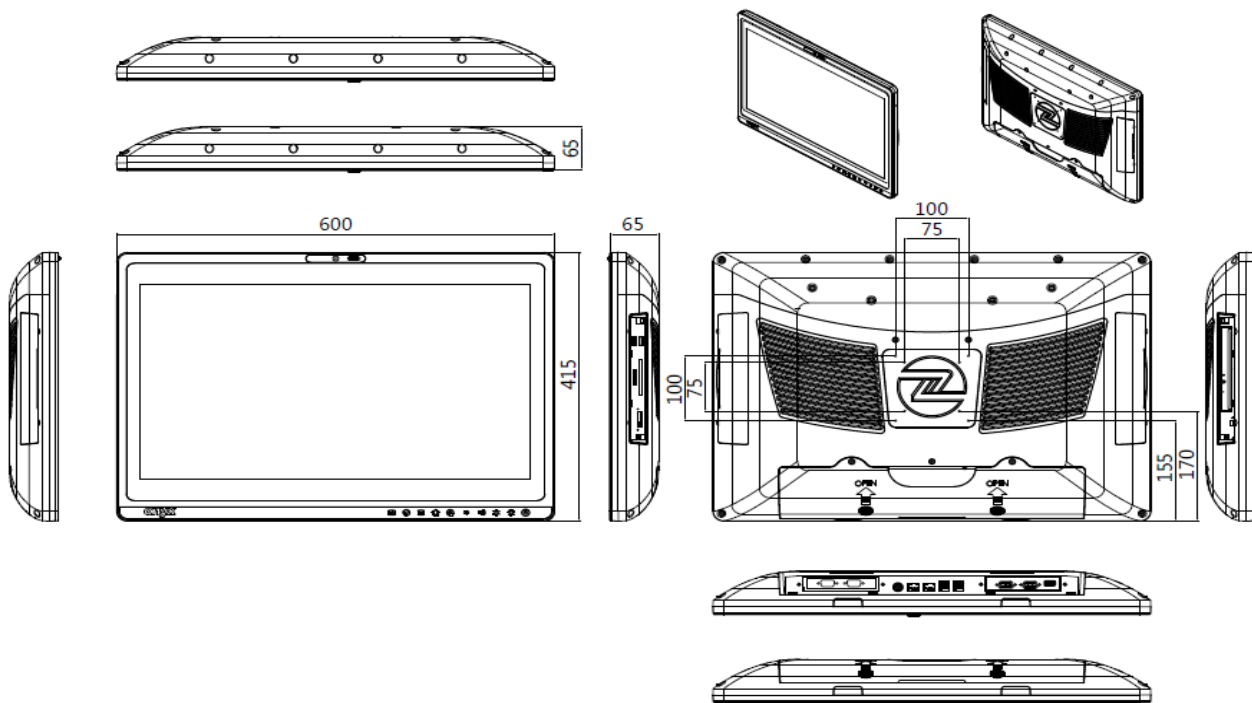

### Display

Size	24" LCD
Resolution	1920 x 1080
Luminance	250 nits
View Angle	178° (H)/178° (V)
Contrast Ratio	3000:1
Back Light Life Time	30,000 Hours
Touch Screen	5-Wire Resistive / Capacitive Multi-Touch

### I/O

USB	USB 3.0 x 4, USB 2.0 x 2
Serial Port	RS-232 x 2
Ethernet	1.5KV Isolated Gigabit LAN x 2
Video Out	Display Port x1, HDMI x 1 (Supports resolution up to 3840 x 2160)
Audio	Mic-in, Line-out

## Dimension / Unit: mm