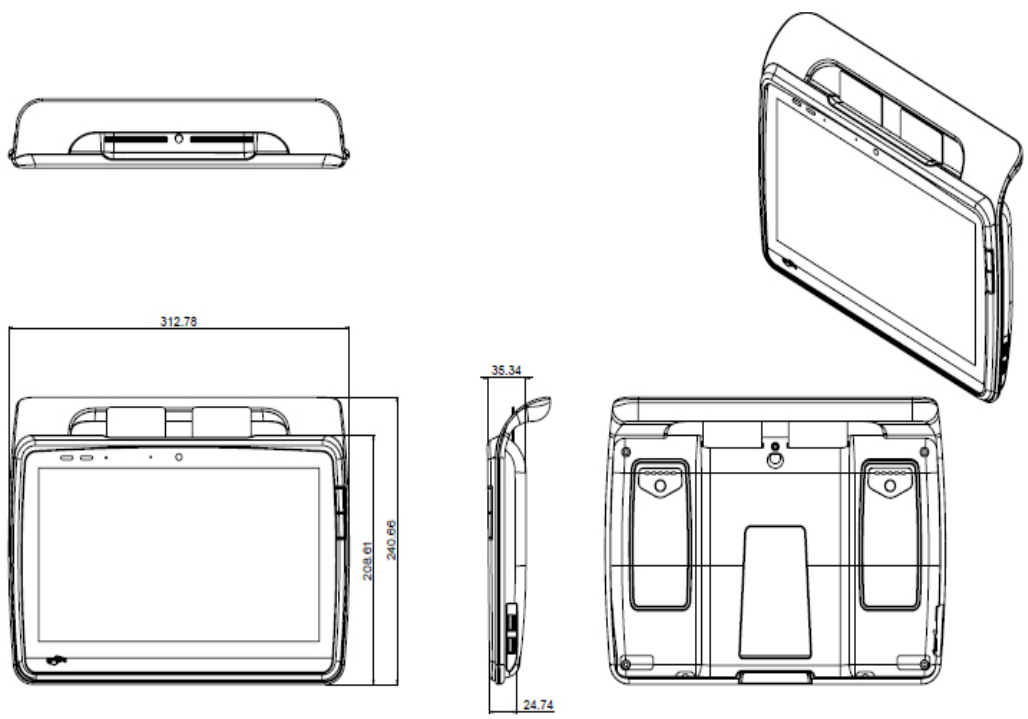

### Display

Display Size	11.6" 16:9 Widescreen LED Panel
Resolution	FHD 1920 x 1080
Max. Colors	16.7M
Contrast Ratio	800:1
Luminance (cd/m2)	300nits (Default); 1000nits (Optional)

### Mechanical and Environmental

VESA	VESA 75 via docking station
Operating Temperature	-10°C ~ 55°C (14°F ~ 131°F)
Storage Temperature	-20°C ~ 60°C (-4°F ~ 140°F)
Storage Humidity	10%~95%@35°C, non-condensing
Dimensions	312 (W) x 239 (H) x 37 (D) mm
Net Weight	Approx. 2.2 kg
Certification	CE/FCC Class B, UL60601-1, EN60601-1, E1, EN1789

## Dimensions / Unit: mm