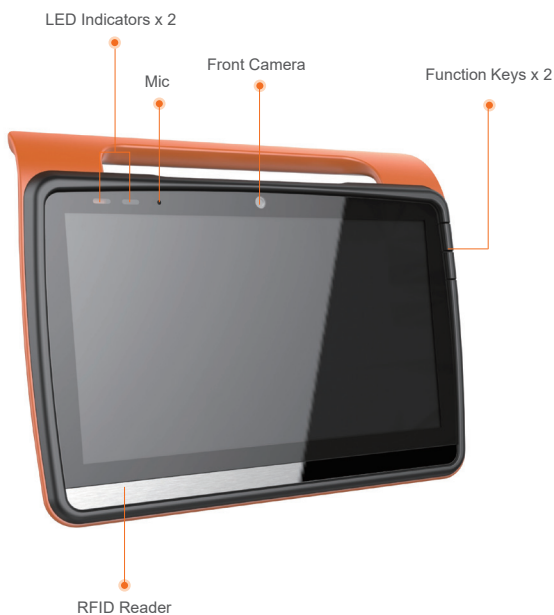

# MD116

12" Rugged EMS Tablet

### Display

Display Size	11.6" 16:9 Widescreen LED Panel
Resolution	FHD 1920 x 1080
Max. Colors	16.7M
Contrast Ratio	800:1
Luminance (cd/m2)	300nits (Default); 1000nits (Optional)