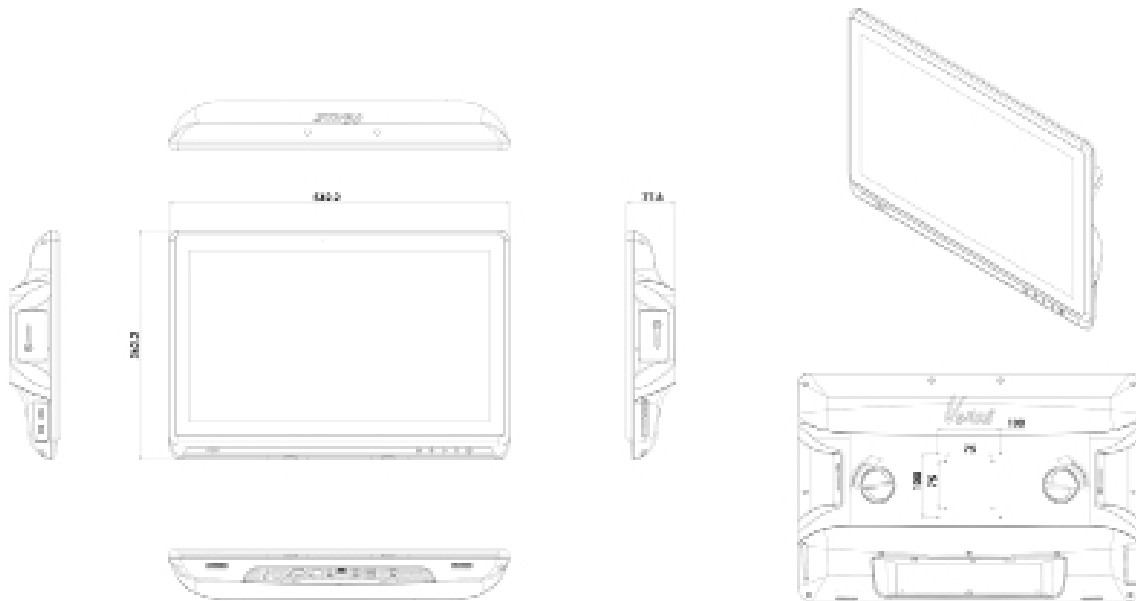

Display

Display Size	21.5" VA panel
Resolution	FHD 1920 x 1080
Max. Colors	16.7M
Contrast Ratio	3000:1
Luminance (cd/m2)	250

I/O

USB	Rear I/O : USB 3.0 x2, USB 2.0 x2 Side I/O : USB 3.0 x2	Rear I/O : USB 3.0 x2, USB 2.0 x2, Isolated USB x1 Side I/O : USB 3.0 x2
Video Out	HDMI 1.4 x1	DP x1
COM	COM port x1	Isolated COM port x2
Audio	Combo audio port x1	Mic-in x1, Audio-out x1
Security	Kensington slot	N/A
Ethernet	Gigabit LAN x1	
DC-in	24V DC-in x1	

Mechanical and Environmental

VESA	75/100 mm VESA mount
Operating Temperature	0°C ~ 40°C (32°F ~ 104°F)
Storage Temperature	-20°C ~ 60°C (-4°F ~ 140°F)
Storage Humidity	10%~95%@35°C, non-condensing
Dimension	542(L) x 77(W) x 362(H) mm
Net Weight	7kg (15.4 lbs)
Packing Size	680(L) x 270(W) x 530(H) mm
Cross Weight	10.5kg (23.15 lbs)
Certification	CE/FCC Class B, UL60601-1, EN60601-1

22" 24/7 Self-Power Cart Computer

Dimension / Unit: mm

Ordering Information

- » VENUS-223ST-A2-1010
Cart Computer. i7 6600U. 22". Fanless. PCT. 4G RAM. SCR. TPM. Battery x2
- » VENUS-223ET-A2-1010
Cart Computer. i7 6600U. 22". Fanless. RTS. 4G RAM. SCR. TPM. Battery x2
- » VENUS-222ET-A1-1010
Cart Computer. J1900. 22". Fanless. R-TS. 4GB RAM. SCR. TPM. Battery x2