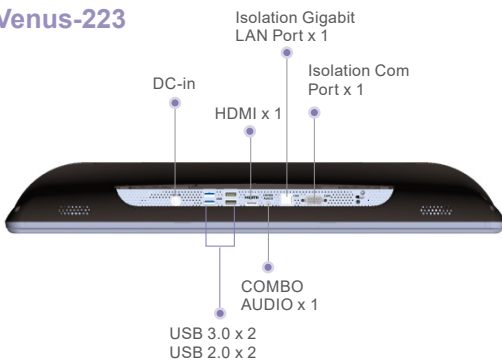

Venus-223 / Venus-222

22" 24/7 Self-Power Medical Cart Computer

Battery x 1
USB 3.0 x 2
Smart Card Reader x 1

Venus-223

Venus-222

Features

- Medical grade certified (EN60601-1/UL60601-1)
- Cleanability with hospital solvents (front IP65)
- Hot swappable design, support 24/7 run time
- Intel® Skylake Dual-Core i7 / Quad-Core J1900
- Support remote monitor/control/update (ORION compatible)
- Lightweight design
- Front reading light bar
- Optional battery charger (UPower)

Specifications

Main Specifications

	Venus-223	Venus-222
Processor	Intel® Skylake Dual-Core i7	Intel® Quad-Core J1900
System Memory	DDR4 up to 32GB	DDR3 up to 8G
OS Support	Microsoft® Windows 8.1 (32bit/64bit) Microsoft® Windows 10 (32bit/64bit) Ubuntu 14.04 LTS IGEL (thin client solution)	Microsoft® Windows 7 (32bit/64bit) Microsoft® Windows 8.1 (32bit/64bit) Microsoft® Windows 10 (32bit / 64 bit) IGEL (thin client solution)
Graphics	Intel® HD Graphics 520	Intel® HD Graphics
Storage	SSD: 128G / 256G SATA2 (optional)	
Wireless Communication	802.11 ac/a/b/g/n + BT 4.0 (optional)	
Camera	2MP/5MP camera (optional)	
Touch	PCT (optional), R-TS	
Speaker	2W x2	
Security	TPM 1.2 (Trusted Platform Module), Smart Card Reader, RFID ISO 15693/14443A (optional)	
Auto Brightness	Light sensor	

Display

Display Size	21.5" VA panel
Resolution	FHD 1920 x 1080
Max. Colors	16.7M
Contrast Ratio	3000:1
Luminance (cd/m2)	250

I/O

USB	Rear I/O : USB 3.0 x2, USB 2.0 x2 Side I/O : USB 3.0 x2	Rear I/O : USB 3.0 x2, USB 2.0 x2, Isolated USB x1 Side I/O : USB 3.0 x2
Video Out	HDMI 1.4 x1	DP x1
COM	COM port x1	Isolated COM port x2
Audio	Combo audio port x1	Mic-in x1, Audio-out x1
Security	Kensington slot	N/A
Ethernet	Gigabit LAN x1	
DC-in	24V DC-in x1	