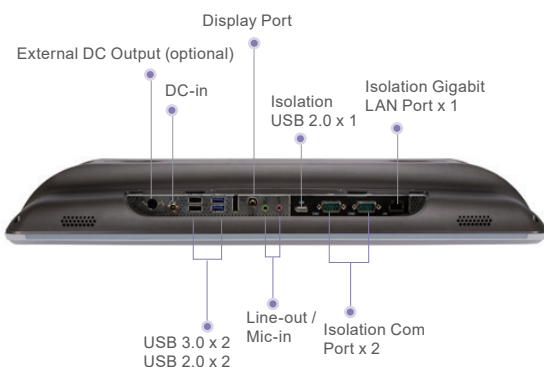

Venus-223 / Venus-222

22" 24/7 Self-Power Medical Cart Computer

Battery x 1
USB 3.0 x 2
Smart Card Reader x 1

Venus-223

Venus-222

Features

- Medical grade certified (EN60601-1/UL60601-1)
- Cleanability with hospital solvents (front IP65)
- Hot swappable design, support 24/7 run time
- Intel® Skylake Dual-Core i7 / Quad-Core J1900
- Support remote monitor/control/update (ORION compatible)
- Lightweight design
- Front reading light bar
- Optional battery charger (UPower)

Specifications

Main Specifications

	Venus-223	Venus-222
Processor	Intel® Skylake Dual-Core i7	Intel® Quad-Core J1900
System Memory	DDR4 up to 32GB	DDR3 up to 8G
OS Support	Microsoft® Windows 8.1 (32bit/64bit) Microsoft® Windows 10 (32bit/64bit) Ubuntu 14.04 LTS IGEL (thin client solution)	Microsoft® Windows 7 (32bit/64bit) Microsoft® Windows 8.1 (32bit/64bit) Microsoft® Windows 10 (32bit / 64 bit) IGEL (thin client solution)
Graphics	Intel® HD Graphics 520	Intel® HD Graphics
Storage	SSD: 128G / 256G SATA2 (optional)	
Wireless Communication	802.11 ac/a/b/g/n + BT 4.0 (optional)	
Camera	2MP/5MP camera (optional)	
Touch	PCT (optional), R-TS	
Speaker	2W x2	
Security	TPM 1.2 (Trusted Platform Module), Smart Card Reader, RFID ISO 15693/14443A (optional)	
Auto Brightness	Light sensor	

Display

Display Size	21.5" VA panel
Resolution	FHD 1920 x 1080
Max. Colors	16.7M
Contrast Ratio	3000:1
Luminance (cd/m2)	250

I/O

USB	Rear I/O : USB 3.0 x2, USB 2.0 x2 Side I/O : USB 3.0 x2	Rear I/O : USB 3.0 x2, USB 2.0 x2, Isolated USB x1 Side I/O : USB 3.0 x2
Video Out	HDMI 1.4 x1	DP x1
COM	COM port x1	Isolated COM port x2
Audio	Combo audio port x1	Mic-in x1, Audio-out x1
Security	Kensington slot	N/A
Ethernet	Gigabit LAN x1	
DC-in	24V DC-in x1	